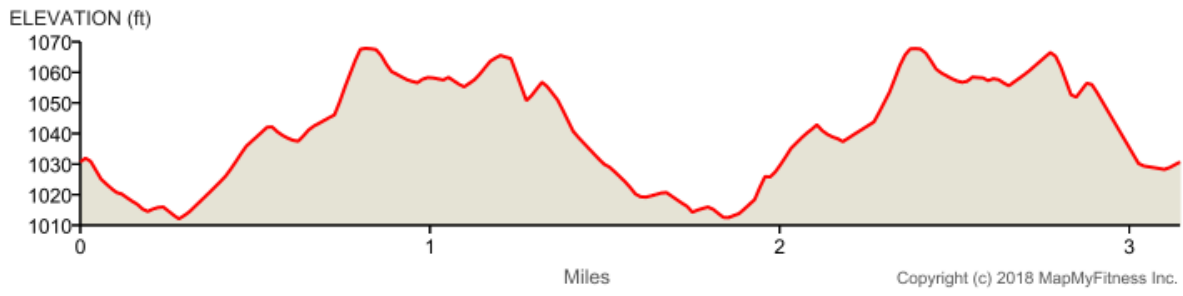

Zona Rosa 5k Option 1

Distance: 3.15 mi

Elevation Gain: 98 ft

Elevation Max: 1,068 ft

Notes

0.00 mi Head north on N Dixon Ave toward NW 87th St

0.96 mi	Direct/offroad route segment
0.96 mi	Direct/offroad route segment
0.96 mi	Direct/offroad route segment
0.96 mi	Direct/offroad route segment
0.96 mi	Direct/offroad route segment
0.96 mi	Direct/offroad route segment
0.96 mi	Direct/offroad route segment
0.96 mi	Head southwest on NW 86th Terrace toward NW Prairie View Rd
1.05 mi	Head west on NW 86th Terrace toward N Winter Ave
1.10 mi	Head west on NW 86th St/NW 86th Terrace toward N Dixon Ave
1.18 mi	Head west on NW 86th St/NW 86th Terrace toward N Dixon Ave
1.20 mi	Head west on NW 86th St/NW 86th Terrace toward N Dixon Ave Continue to follow NW 86th Terrace
1.25 mi	Head west on NW 86th Terrace
1.31 mi	Continue onto N Serene Ave Destination will be on the right
1.32 mi	Head north on N Serene Ave toward NW 87th St Destination will be on the right
1.41 mi	Head northeast on N Serene Ave
1.42 mi	Slight right toward NW Prairie View Rd
1.42 mi	Slight right onto NW Prairie View Rd
1.49 mi	Turn left onto N Dixson Ave Destination will be on the right
1.49 mi	Head north on N Dixson Ave
1.53 mi	N Dixson Ave turns right and becomes NW 87th Terrace
1.64 mi	Direct/offroad route segment
1.64 mi	Head east on NW 87th Terrace
1.66 mi	Turn right toward NW Prairie View Rd
1.72 mi	Turn left onto NW Prairie View Rd
1.73 mi	Head southeast on NW Prairie View Rd toward NW 87th St
1.79 mi	Turn left at NW 87th St
1.85 mi	Head northeast
1.87 mi	Turn right
1.88 mi	Head southeast
1.95 mi	Head southeast Destination will be on the left
2.06 mi	Head south