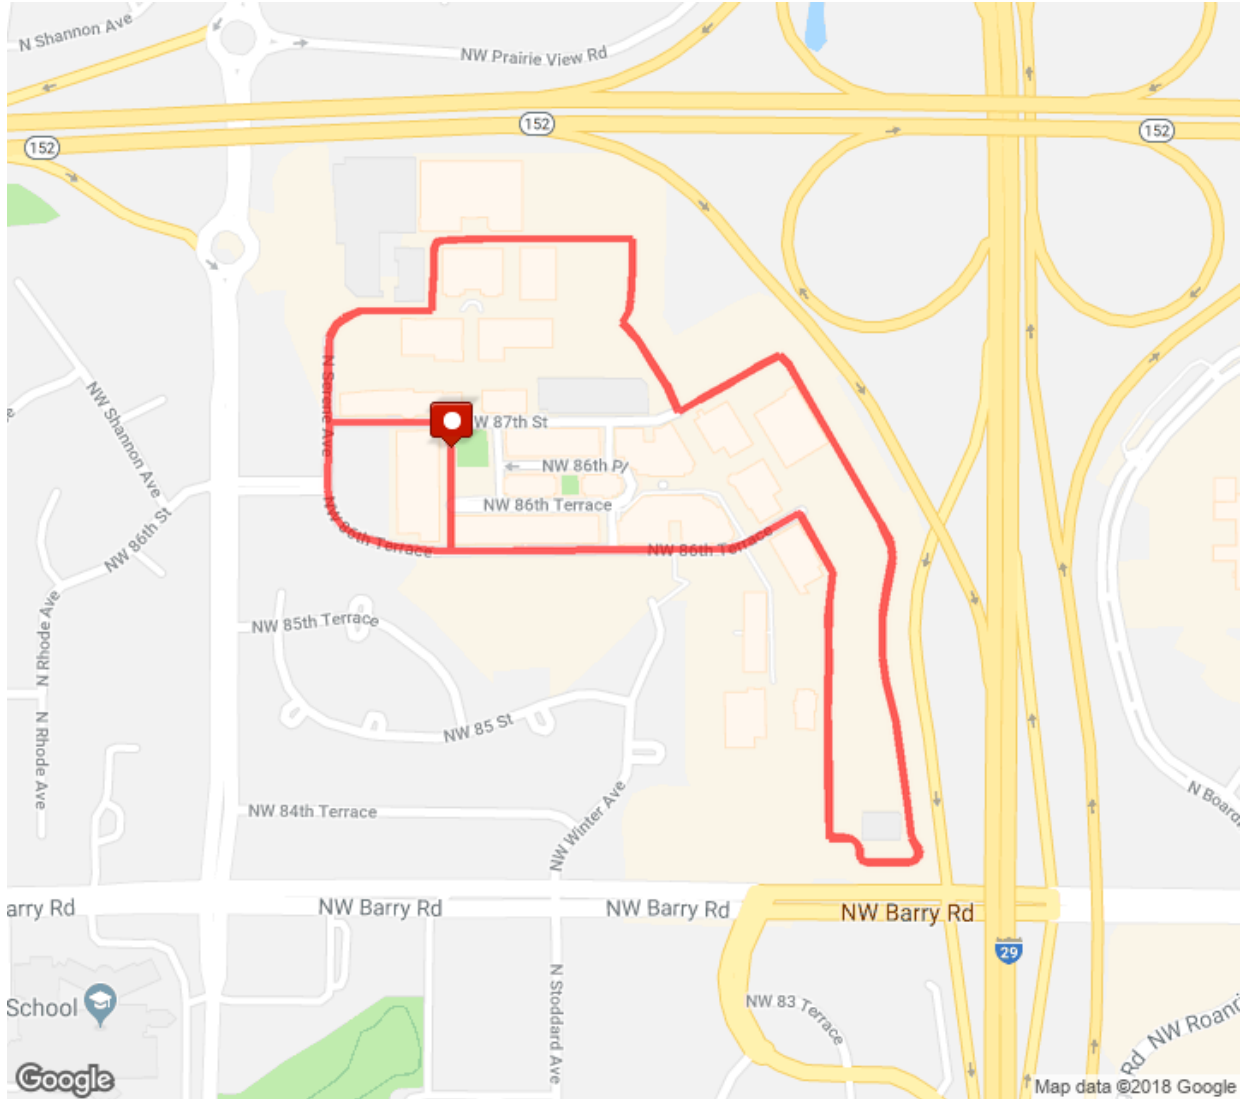

Zona Rosa 5k Option 1

Distance: 3.15 mi

Elevation Gain: 98 ft

Elevation Max: 1,068 ft

Notes

0.00 mi Head north on N Dixon Ave toward NW 87th St

0.96 mi	Direct/offroad route segment
0.96 mi	Direct/offroad route segment
0.96 mi	Direct/offroad route segment
0.96 mi	Direct/offroad route segment
0.96 mi	Direct/offroad route segment
0.96 mi	Direct/offroad route segment
0.96 mi	Direct/offroad route segment
0.96 mi	Head southwest on NW 86th Terrace toward NW Prairie View Rd
1.05 mi	Head west on NW 86th Terrace toward N Winter Ave
1.10 mi	Head west on NW 86th St/NW 86th Terrace toward N Dixon Ave
1.18 mi	Head west on NW 86th St/NW 86th Terrace toward N Dixon Ave
1.20 mi	Head west on NW 86th St/NW 86th Terrace toward N Dixon Ave Continue to follow NW 86th Terrace
1.25 mi	Head west on NW 86th Terrace
1.31 mi	Continue onto N Serene Ave Destination will be on the right
1.32 mi	Head north on N Serene Ave toward NW 87th St Destination will be on the right
1.41 mi	Head northeast on N Serene Ave
1.42 mi	Slight right toward NW Prairie View Rd
1.42 mi	Slight right onto NW Prairie View Rd
1.49 mi	Turn left onto N Dixson Ave Destination will be on the right
1.49 mi	Head north on N Dixson Ave
1.53 mi	N Dixson Ave turns right and becomes NW 87th Terrace
1.64 mi	Direct/offroad route segment
1.64 mi	Head east on NW 87th Terrace
1.66 mi	Turn right toward NW Prairie View Rd
1.72 mi	Turn left onto NW Prairie View Rd
1.73 mi	Head southeast on NW Prairie View Rd toward NW 87th St
1.79 mi	Turn left at NW 87th St
1.85 mi	Head northeast
1.87 mi	Turn right
1.88 mi	Head southeast
1.95 mi	Head southeast Destination will be on the left
2.06 mi	Head south